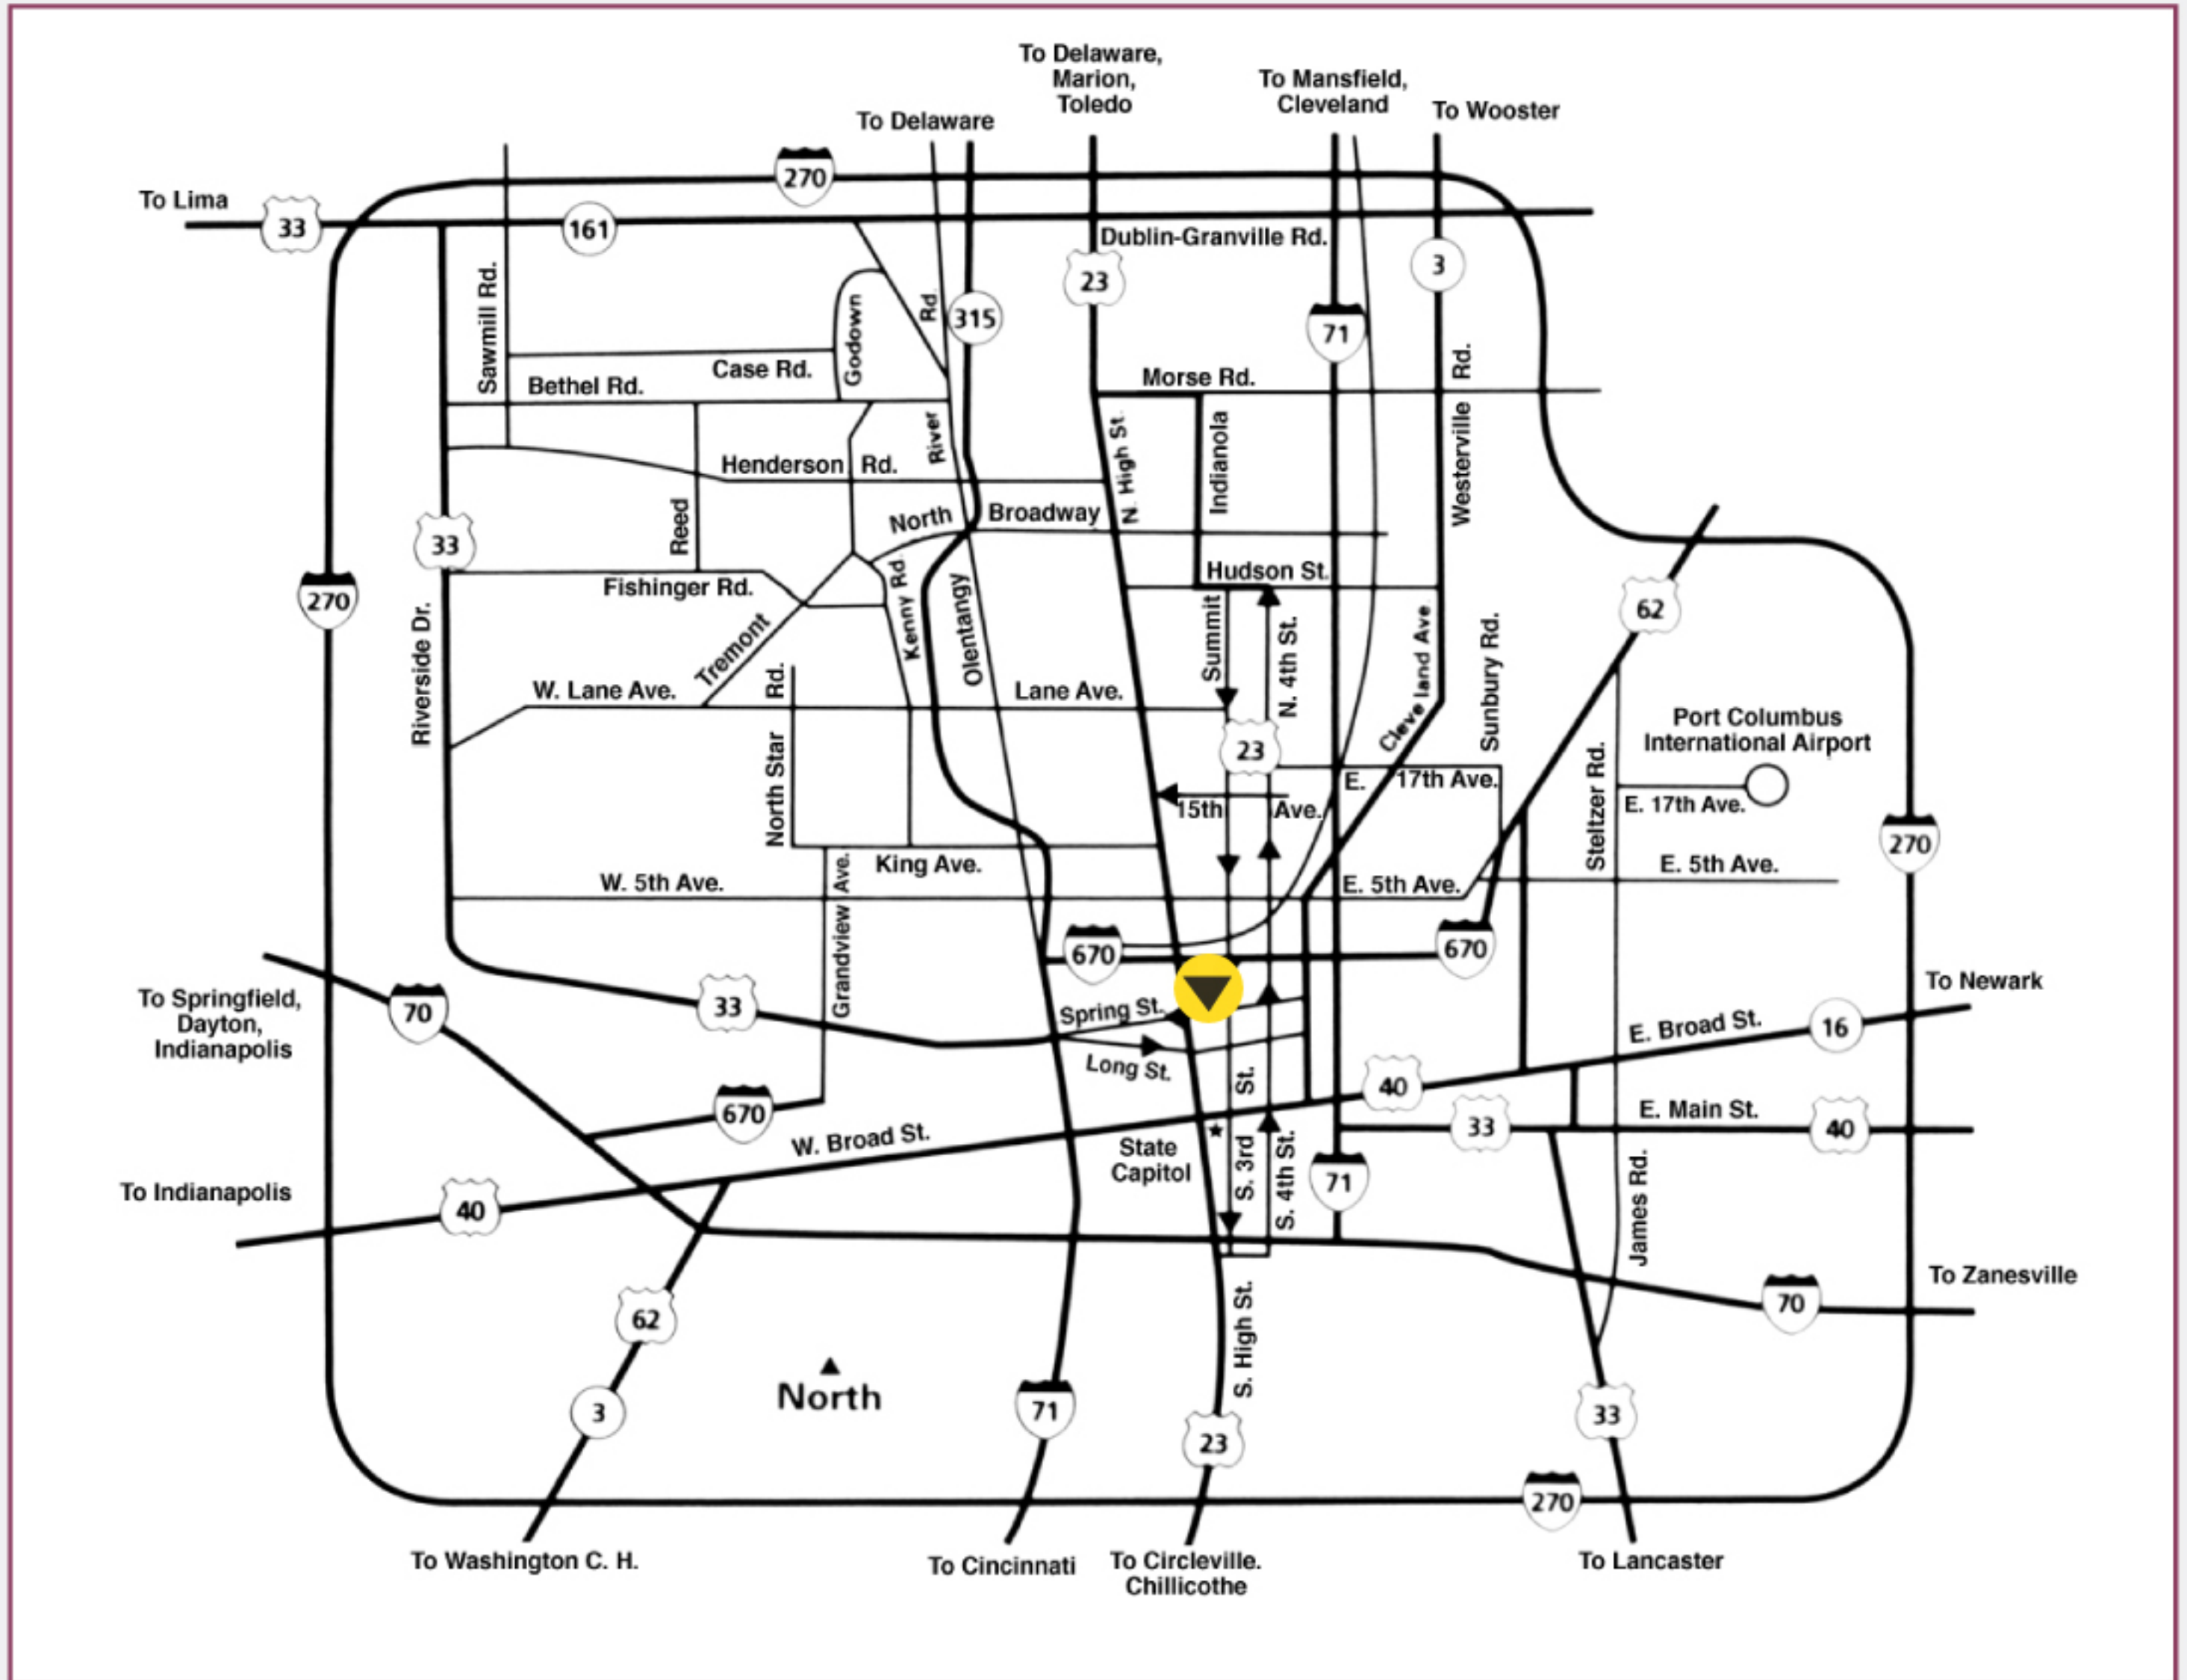

GREATER COLUMBUS CONVENTION CENTER

Please be advised that the directions on this map are for the two main highways (I-70 and I-71) that come into Columbus, Ohio. If you are traveling on a different highway and/or state route outside of Columbus, you will need to obtain directions from your location that will allow you to access I-70 and/or I-71 into Columbus, Ohio.

- **Port Columbus** - I-670 West, Exit "4-B" to the Columbus Convention Center.
- **Cleveland** - I-71 South to West on I-670 "109-A" to Exit "4-B" to the Columbus Convention Center or I-71 South to Spring Street Exit; West on Spring Street to Fourth Street; North on Fourth Street to Nationwide Boulevard.
- **Cincinnati** - I-71 North to I-70 East to Fourth Street Exit; North on Fourth Street to Nationwide Boulevard.
- **Indianapolis** - I-70 East to Fourth Street Exit; North on Fourth Street to Nationwide Boulevard.
- **Wheeling** - I-70 West to Fourth Street Exit; North on Fourth Street to Nationwide Boulevard.

GREATER COLUMBUS
CONVENTION CENTER